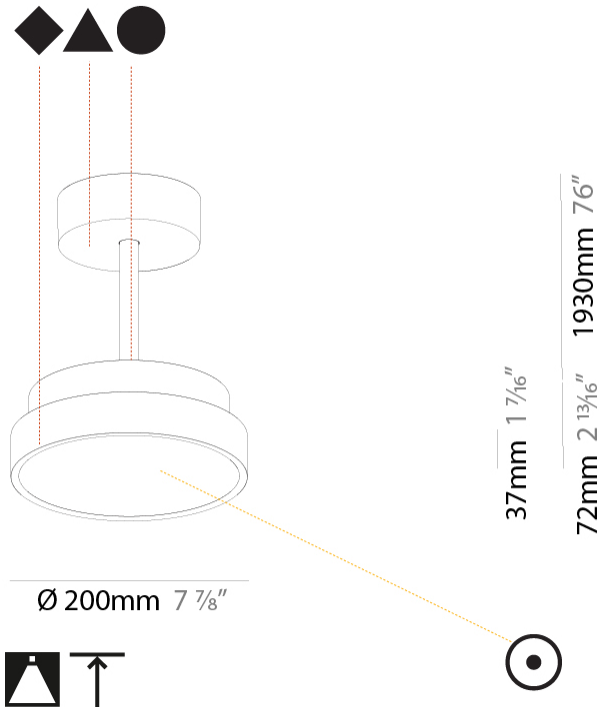

GENERAL

Series: Sign Diva Tube
Subseries: Sign Diva Tube
Brand: Prolicht
Division: Architectural
Mounting Type: Suspension
Mounting Location: Ceiling
Subcategory: Pendant

PHYSICAL

Shape: Round
Diameter (mm): 200
Diameter (in): 7 7/8
Height (mm): 72
Height (in): 2 13/16
Max. Overall Height (mm): 1972
Max. Overall Height (in): 77 5/8
Light Distribution: Direct
Weight (kg): 1.648
Weight (lbs): 3.633

Diffuser: PMMA - Opal / Micro-Prism / Sparkling Secret / Vintage Industrial

Fixture Finish: SSR / BKV / CWI / CRY / HAB / UFT / ITA / RUA / FTG / MYG / LOD / PUS / FRO / FUP / KIA / POP / BLS / SPG / MEY / GOH / GUM / CHC / COM / ABZ / JAG / OBR / MOS / ROR

Fixture Material: Extruded Aluminum / Steel

ELECTRICAL

Lamp Type: LED (Zhaga Standard)
Input Wattage (W): 10
Dimming: Tri-Mode (Non-Dimming and Phase Dimming (120Vac only) and 0-10V Dimming)
Driver Included: Yes
Driver Location: Integrated
Driver Type: Constant Current - Universal
Driver Class: Class 2
Input Voltage (V): 120 - 277
Constant Current (MA): 350

LED

Color Temperature (°K): 2700 / 3000 / 3500 / 4000
Max. Delivered Lumen (lm): 836 / 895 / 903 / 921
Nominal Lumen (lm): 1280 / 1370 / 1382 / 1410
CRI: >90 CRI
Lamp Life (hrs): 50000

OPTICAL

RATINGS AND CERTIFICATIONS

Certified By: Certified for North American Standards
IP rating: IP20

A