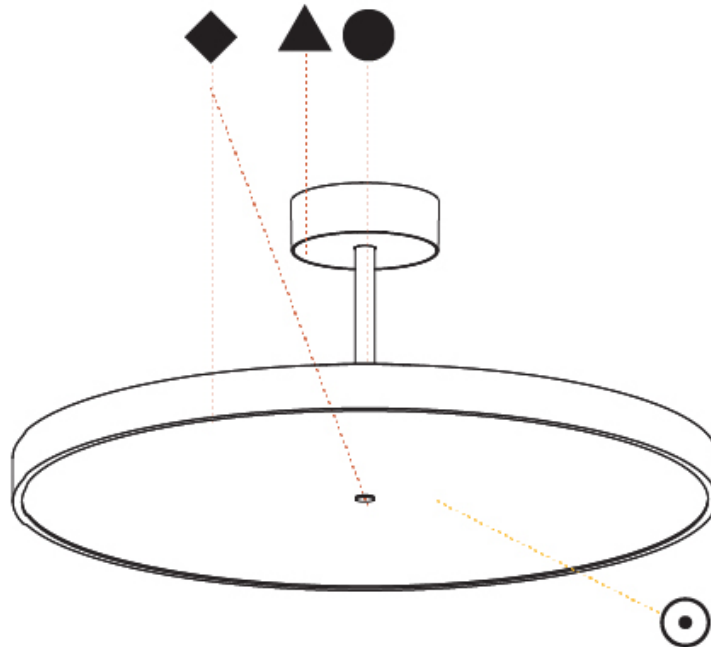

SIGN DIVA TUBE SUSPENSION

A300022-

PROJECT _____

TYPE _____

SPECIFIER _____

QUANTITY _____

DATE _____

A