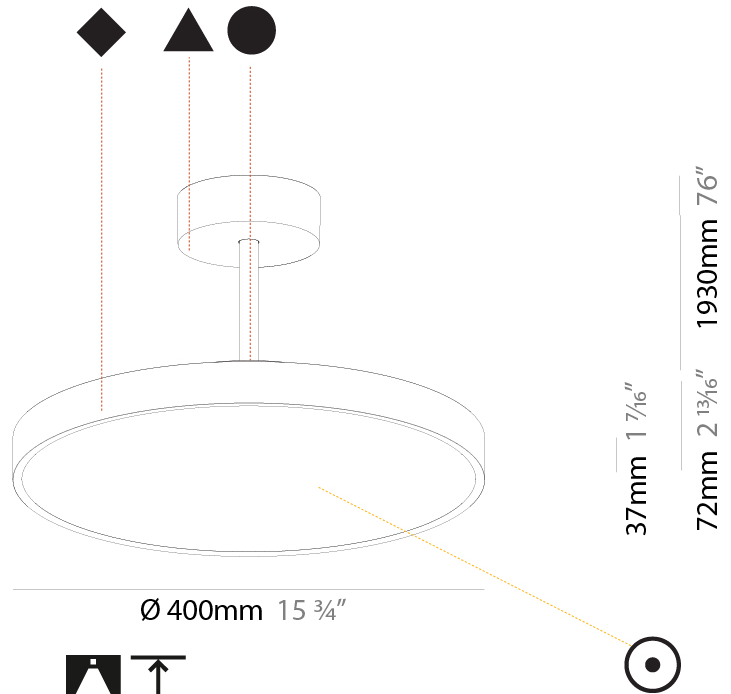

GENERAL

Series: Sign Diva Tube
Subseries: Sign Diva Tube
Brand: Prolicht
Division: Architectural
Mounting Type: Suspension
Mounting Location: Ceiling
Subcategory: Pendant

PHYSICAL

Shape: Round
Diameter (mm): 400
Diameter (in): 15 3/4
Height (mm): 72
Height (in): 2 13/16
Max. Overall Height (mm): 2002
Max. Overall Height (in): 78 13/16
Light Distribution: Direct
Weight (kg): 2.888
Weight (lbs): 6.366
Diffuser: PMMA - Opal / Micro-Prism / Sparkling Secret / Vintage Industrial
Fixture Finish: SSR / BKV / CWI / CRY / HAB / UFT / ITA / RUA / FTG / MYG / LOD / PUS / FRO / FUP / KIA / POP / BLS / SPG / MEY / GOH / GUM / CHC / COM / ABZ / JAG / OBR / MOS / ROR
Fixture Material: Extruded Aluminum / Steel

ELECTRICAL

Lamp Type: LED (Zhaga Standard)
Input Wattage (W): 17
Total Output Wattage (W): 16
Dimming: Tri-Mode (Non-Dimming and Phase Dimming (120Vac only) and 0-10V Dimming)
Driver Included: Yes
Driver Location: Integrated
Driver Type: Constant Current - Universal
Driver Class: Class 2
Input Voltage (V): 120 - 277
Constant Current (mA): 500

LED

Color Temperature (*K): 2700 / 3000 / 3500 / 4000
Max. Delivered Lumen (lm): 1807 / 1943 / 1951 / 1991
Nominal Lumen (lm): 2250 / 2450 / 2430 / 2480
CRI: >90 CRI
Lamp Life (hrs): 50000

OPTICAL

RATINGS AND CERTIFICATIONS

Certified By: Certified for North American Standards
IP rating: IP20